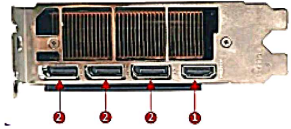

RTX3090-24GB GDDR6X

iPacTech

Specifications

GPU	RTX3090
Memory Size	24GB
Memory Type	GDDR6X
Cores	10496 Units
Core/Boost Clock	1395/1695 MHz
Memory Clock	19.5 Gbps
Memory Bus	384 Bit
Interface	PCI Express 4.0
Output	3*DP/HDMI
Power Consumption	350W
Recommended PSU	750W
Dimension	278x125x39mm
Maximim Resolution	7680x4320

I/O Connections

- 1 HDMI
- 2 Display Port

Dimensions